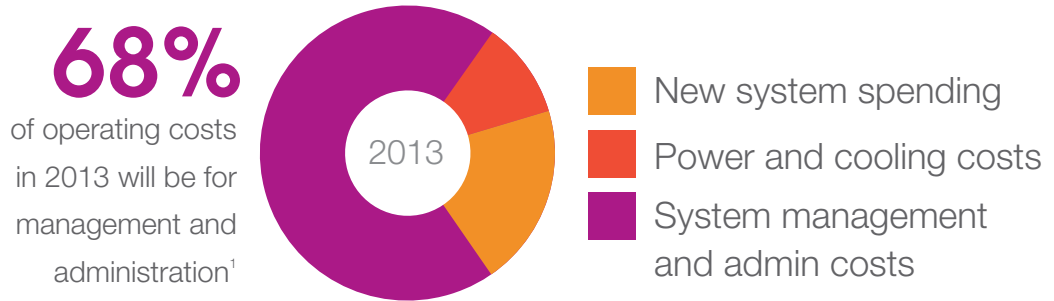

IBM Flex System[®] V7000

Integrated, innovative storage for IBM PureSystems[®]

Is your company able to deliver innovation at the pace that meets market demands?

Only 1 in 5

companies is able to allocate more than half of its IT budget to new projects critical to business growth²

Lower Total Cost of Acquisition

Sources:

1. IDC; Converged Systems: End-User Survey Results presentation; September 2012; Doc #236966
 2. IBM, Data center operational efficiency best practices, April 2012
 3. IBM lab measurements, IBM PureFlex[®] System tested with integrated Flex System V7000, Feb 2013.
- Learn more: <http://public.dhe.ibm.com/common/ssi/ecm/en/tsd03153usen/TSD03153USEN.PDF>